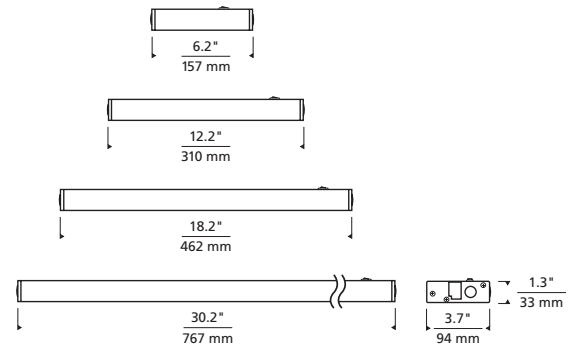

*INTEGRATED OCCUPANCY SENSOR ONLY AVAILABLE ON 13", 19" AND 30".

700UCFDW _____

JOB NAME _____

NOTES _____

UNILUME LED DIRECT WIRE

DIMENSIONS

	7"	13"	19"	30"
HEIGHT	1.3"	1.3"	1.3"	1.3"
WIDTH	3.7"	3.7"	3.7"	3.7"
LENGTH	6.2"	12.2"	18.2"	30.2"
NET WEIGHT	1.5	2.5	3.5	5