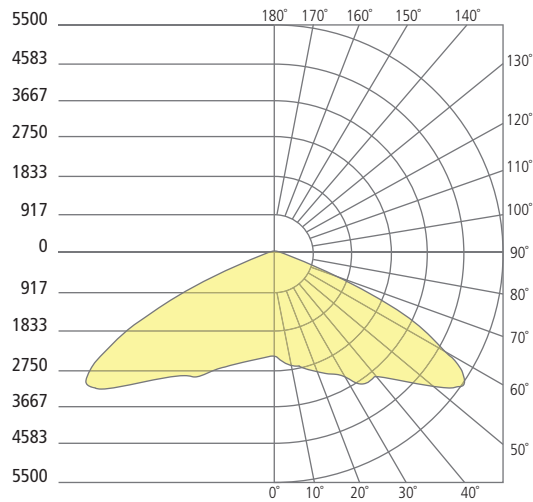

PROJECT INFO

FIXTURE TYPE & QUANTITY

JOB NAME & INFO

NOTES

© 2022 Tech Lighting, L.L.C. All rights reserved. The "Tech Lighting" graphic is a registered trademark. Tech Lighting reserves the right to change specifications for product improvements without notification.

TECH LIGHTING

VISUAL COMFORT & Co.

7400 Linder Avenue, Skokie, Illinois 60077

T 847.410.4400