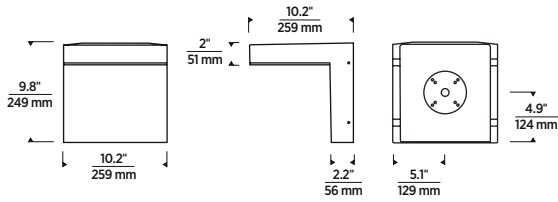

## SPECIFICATIONS

DELIVERED LUMENS	8889
WATTS	77
VOLTAGE	Universal 120V, 277V, with integral transient 2.5kV surge protection
DIMMING	0-10
LIGHT DISTRIBUTION	Type III
MOUNTING OPTIONS	Wall
PERFORMANCE OPTIONS	Photocontrol / In-Line Fuse / Surge Protector
CCT	3000K, or 4000K
CRI	80+
COLOR BINNING	3 Step
BUG RATING	B2-U1-G2
DARK SKY	Compliant
WET LISTED	IP65
GENERAL LISTING	ETL
CALIFORNIA TITLE 24	Can be used to comply with CEC 2019 Title 24 Part 6 for outdoor use. Registration with CEC Appliance Database not required.
START TEMP	-30°C
FIELD SERVICEABLE LED	Yes
CONSTRUCTION	Aluminum
HARDWARE	Stainless Steel
FINISH	Powder Coat
LED LIFETIME	L70; >60,000 Hours
WARRANTY*	5 Years
WEIGHT	12.5 lbs.

## ORDERING INFORMATION

PRODUCT	CRI/CCT	LENGTH	LENS	FINISH	VOLTAGE	DISTRIBUTION	OPTIONS
7000WTAG	830 80 CRI, 3000K 840 80 CRI, 4000K	10 10"	C CLEAR	Z BRONZE H CHARCOAL	UNV 120V-277V	3 TYPE 3 DISTRIBUTION	NONE PC BUTTON PHOTOCONTROL LF IN-LINE FUSE SP SURGE PROTECTION PCLF BUTTON PHOTOCONTROL & IN-LINE FUSE PCSP BUTTON PHOTOCONTROL & SURGE PROTECTION LFSP IN-LINE FUSE & SURGE PROTECTION PCLFSP BUTTON PHOTOCONTROL, IN-LINE FUSE & SURGE PROTECTION