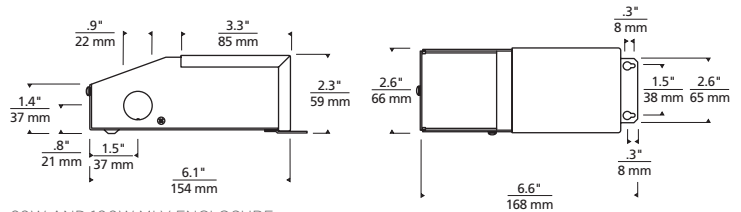

60W AND 100W MLV ENCLOSURE

¹Registered CEC appliance database. Can be used to comply with CEC 2019 title 24 part 6.