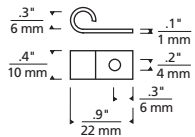

WIRE MANAGEMENT CLIP

Designed with simplicity to help route and conceal wiring. Includes 10 clips and screws.

ORDERING INFORMATION
ESLTCLPJ