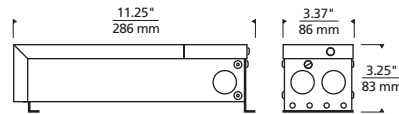

60W AND 100W MLV ENCLOSURE