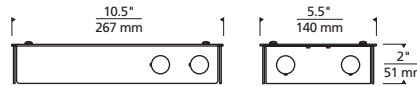

100W ECOSYSTEM/3-WIRE ENCLOSURE