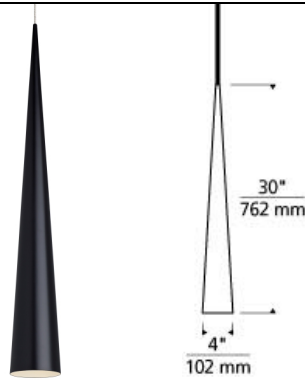

LOW - VOLTAGE PENDANTS

Summit Grande Pendant

DESCRIPTION

Sophistication meets simplicity in the Summit pendant by Tech Lighting. This sleek spun metal cone will add subtle drama while adding a punch of task lighting onto surfaces below. The Summit is available in three graduated size making it ideal for kitchen island task lighting, dining room lighting and a host of other residential and commercial lighting applications. The Summit is available in three contemporary shade finishes and ships with your choice of halogen or LED lamping, both options are fully dimmable to create the desired ambiance in your special space. For even greater design customization pair the Summit pendant with the Monorail system by Tech Lighting. Grande rated for (1) low-voltage, 50 watt max, bi-pin lamp/Dimmable with low-voltage electronic or magnetic dimmer (based on transformer)(Lamp Not Included) LED includes 12 volt 6.5 watt, 485 delivered lumens, 3000K replaceable LED MR16 lamp (based on transformer). Ships with six feet of field-cutable cable. Works with SORAA.

Line-voltage Swag Hook

WEIGHT

3-3lb / 1.36-1.36kg ±

black

satin nickel

white

ORDERING INFORMATION

700	SYSTEM	SUM	SHAPE OR SIZE	FINISH	LAMP
FJ	FREEJACK		G	B BLACK	NO LAMP
MP	MONOPOINT			S SATIN NICKEL	-LED930 12 VOLT LED 90 CRI 3000K
MO	MONORAIL			W WHITE	-24 24 VOLT HALOGEN