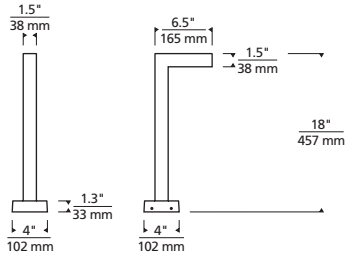

Strut Path

PHOTOMETRICS*

*For latest photometrics, please visit www.techlighting.com/OUTDOOR

STRUT PATH

Total Lumen Output: 693.1
Total Power: 14.6
Luminaire Efficacy: 47
Color Temp: 3000K
CRI: 80+
BUG Rating: B0-U1-G0