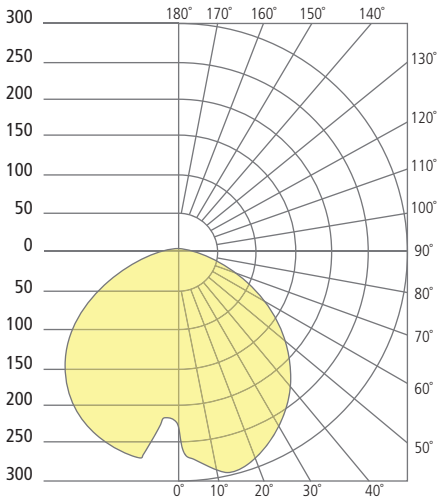

PROJECT INFO

FIXTURE TYPE & QUANTITY

JOB NAME & INFO

NOTES

© 2020 Tech Lighting, L.L.C. All rights reserved. The "Tech Lighting" graphic is a registered trademark. Tech Lighting reserves the right to change specifications for product improvements without notification.

TECH LIGHTING

VISUAL COMFORT & Co.

7400 Linder Avenue, Skokie, Illinois 60077

T 847.410.4400