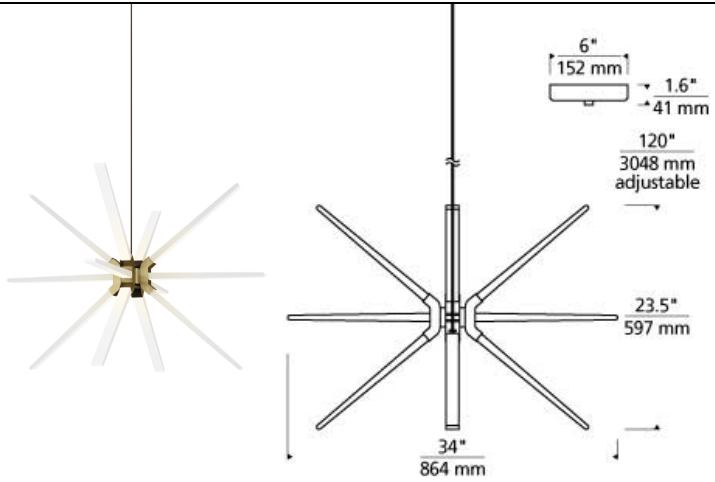

## DESCRIPTION

This quintessential starburst silhouette of the Photon suspension fixture by Tech Lighting is fun and playful while still being tailored and elegant. It can sparkle as the crowning jewel of an ultra-modern décor. Or just as successfully, it can be a dramatic statement piece in contrast to a more classic or eclectic setting. Perfect for living room lighting, dining room lighting or as an entryway light, the solid acrylic arms are squarely faceted to ensure they glow from the integrated LED light source shining from the core. Available in two sizes (34" wide or 48" wide), this modern interpretation of a chandelier is offered in two finish options. Aged Brass finish with a Bronze cord or Satin Nickel finish with a Clear cord. Damp-rated and dimmable. LED includes (12) 2 watt, 23.5 total watts, 1897 total delivered lumens 90 CRI 3000K LED modules. Dimmable with most LED compatible ELV and TRIAC dimmers. 277V compatible with 0-10V dimmers. Includes 10 feet of field-cutable cable.

## WEIGHT

9-9.5lb / 4.08-4.31kg ±

aged brass

satin nickel