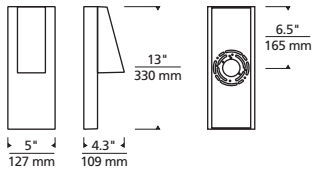

Peak

PHOTOMETRICS*

*For latest photometrics, please visit www.techlighting.com/OUTDOOR

PEAK

Total Lumen Output: 391.1
Total Power: 14.5
Luminaire Efficacy: 20
Color Temp: Warm Color Dimming (3000K - 2200K)
CRI: 90
BUG Rating: N/A