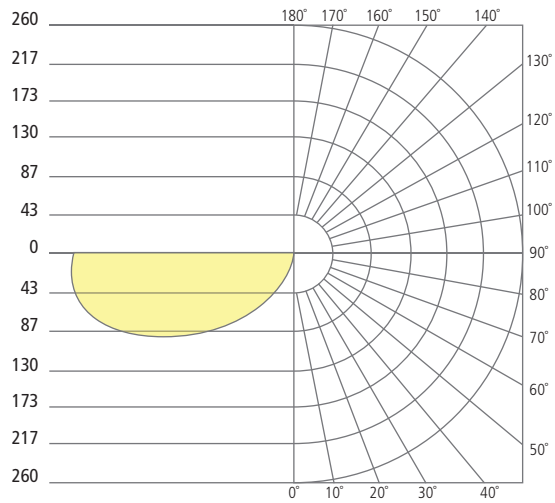

* Visit techlighting.com for specific warranty limitations and details.

PEAK
shown in bronze

PEAK
shown in silver

ORDERING INFORMATION

PRODUCT	FINISH	LAMP
700WSPEAK	Z BRONZE I SILVER	-LEDWD LED 90CRI, 3000K-2200K, 120V

Peak

PHOTOMETRICS*

*For latest photometrics, please visit www.techlighting.com/OUTDOOR

PEAK

Total Lumen Output: 391.1
 Total Power: 14.5
 Luminaire Efficacy: 20
 Color Temp: Warm Color Dimming (3000K - 2200K)
 CRI: 90
 BUG Rating: N/A