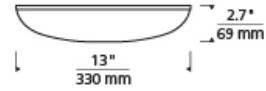

INSTALLATION

This product can mount to either a 4" square electrical box with round plaster ring or an octagonal electrical box (not included).

WEIGHT

3.5-3.5lb / 1.59-1.59kg ±

satin nickel
13"

ORDERING INFORMATION