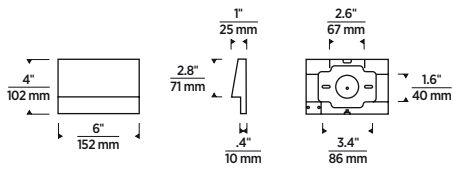

Krysen Outdoor Wall/Step Light

PROJECT INFO

FIXTURE TYPE & QUANTITY

JOB NAME & INFO

NOTES

VISUAL COMFORT & Co.

7400 Linder Avenue, Skokie, Illinois 60077

T 847.410.4400

© 2022 Tech Lighting, L.L.C. All rights reserved. The "Tech Lighting" graphic is a registered trademark. Tech Lighting reserves the right to change specifications for product improvements without notification.