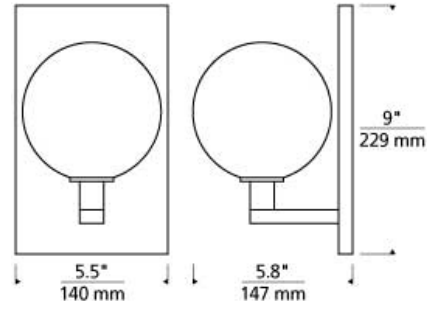

### INSTALLATION

This product can mount to either a 4" square electrical box with round plaster ring or an octagonal electrical box (not included).

### WEIGHT

4-4lb / 1.81-1.81kg ±

aged brass

satin nickel