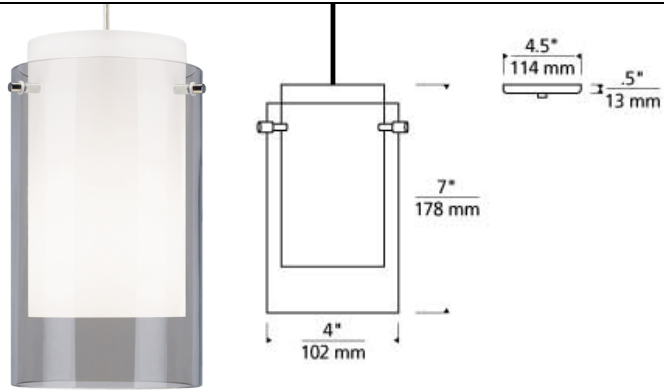

## DESCRIPTION

The Echo pendant light by Tech Lighting is a timeless contemporary glass cylinder pendant. The modern silhouette of this pendant surrounds an inner white glass cylinder to echo with a pop of color while softly diffusing the light within. With on trend color options and high quality metal finishes the Echo Small creates an exciting yet sophisticated look and feel to any space. This pendant is ideal for home office lighting, bath lighting flanking a vanity or even bedroom lighting flanking bedside tables. The Echo is fully dimmable allowing you the ability to customize the light tones to your desired ambiance. Rated for (1) 60 watt, E11 mini candelabra (Lamp Not Included). Fixture is provided with six feet of field-cuttable cable. Dimmable with most low-voltage electronic dimmer.

## INSTALLATION

This product can mount to either a 4" square electrical box with round plaster ring or an octagon electrical box.