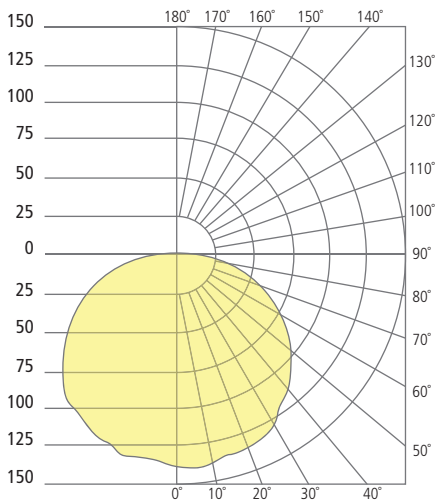

## ORDERING INFORMATION

PRODUCT	SHAPE	CRI/CCT	FINISH	VOLTAGE
7000WCQ	S SMALL - 6"	930 90 CRI, 3000K	Z BRONZE	120 120V
		940 90 CRI, 4000K	H CHARCOAL	277 277V

# CIRQUE SMALL WALL/CEILING

Cirque Small

## PHOTOMETRICS\*

\*For latest photometrics, please visit [www.techlighting.com/OUTDOOR](http://www.techlighting.com/OUTDOOR)

### CIRQUE SMALL

Total Lumen Output: 472.2  
Total Power: 12  
Luminaire Efficacy: 39.35  
Color Temp: 2700K  
CRI: 90+  
BUG Rating: B1-U3-G1