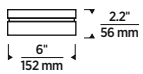

CIRQUE SMALL WALL/CEILING

Cirque Small

PHOTOMETRICS*

*For latest photometrics, please visit www.techlighting.com/OUTDOOR

CIRQUE SMALL

Total Lumen Output: 472.2
Total Power: 12
Luminaire Efficacy: 39.35
Color Temp: 2700K
CRI: 90+
BUG Rating: B1-U3-G1