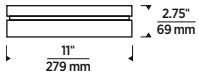

DELIVERED LUMENS	1143
WATTS	22.1
VOLTAGE	120V/277V
DIMMING	0-10V, ELV, and TRIAC
LIGHT DISTRIBUTION	Symmetric
MOUNTING OPTIONS	Wall or Ceiling
CCT	3000K
CRI	90+
COLOR BINNING	3 Step
BUG RATING	B1-U3-G1
DARK SKY	Compliant (Ceiling)
WET LISTED	IP65
GENERAL LISTING	ETL
CALIFORNIA TITLE 24	Can be used to comply with CEC 2019 Title 24 Part 6 for outdoor use. Registration with CEC Appliance Database not required.
START TEMP	-30°C
FIELD SERVICEABLE LED	No
CONSTRUCTION	Aluminum
HARDWARE	Stainless Steel
FINISH	Powder Coat
LED LIFETIME	L70; >60,000 Hours
WARRANTY*	5 Years

*Visit techlighting.com for specific warranty limitations and details.

CIRQUE LARGE shown in bronze

CIRQUE LARGE shown in charcoal

ORDERING INFORMATION

PRODUCT	SHAPE	CRI/CCT	FINISH	VOLTAGE
7000WCQ	L LARGE - 11"	930 90 CRI, 3000K	Z BRONZE H CHARCOAL	120 120V/277V

CIRQUE LARGE WALL/CEILING

Cirque Large

PHOTOMETRICS*

*For latest photometrics, please visit www.techlighting.com/OUTDOOR

CIRQUE LARGE

Total Lumen Output: 1143
 Total Power: 22.1
 Luminaire Efficacy: 51.5
 Color Temp: 3000K
 CRI: 90+
 BUG Rating: B1-U3-G1