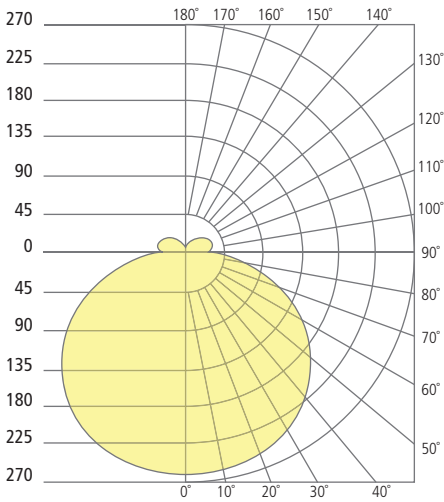

*Visit techlighting.com for specific warranty limitations and details.

CIRQUE LARGE shown in bronze

CIRQUE LARGE shown in charcoal

ORDERING INFORMATION

PRODUCT	SHAPE	CRI/CCT	FINISH	VOLTAGE
7000WCQ	L LARGE - 11"	930 90 CRI, 3000K	Z BRONZE H CHARCOAL	120 120V/277V

CIRQUE LARGE WALL/CEILING

Cirque Large

PHOTOMETRICS*

*For latest photometrics, please visit www.techlighting.com/OUTDOOR

CIRQUE LARGE

Total Lumen Output: 1143
 Total Power: 22.1
 Luminaire Efficacy: 51.5
 Color Temp: 3000K
 CRI: 90+
 BUG Rating: B1-U3-G1