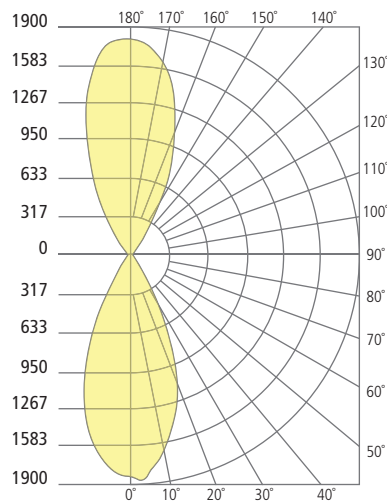

PROJECT INFO

FIXTURE TYPE & QUANTITY

JOB NAME & INFO

NOTES

© 2020 Tech Lighting, L.L.C. All rights reserved. The "Tech Lighting" graphic is a registered trademark. Tech Lighting reserves the right to change specifications for product improvements without notification.

VISUAL COMFORT & Co.

7400 Linder Avenue, Skokie, Illinois 60077

T 847.410.4400