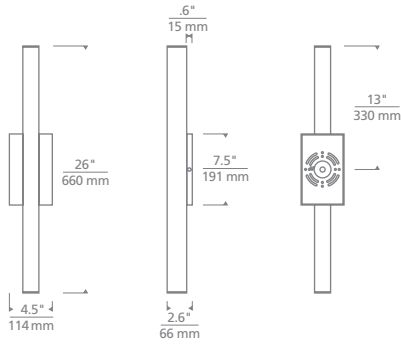

CHARA SQUARE 26 OUTDOOR WALL

Chara Square 26 Outdoor Wall

PHOTOMETRICS*

*For latest photometrics, please visit www.techlighting.com/OUTDOOR

CHARA SQUARE 26

Total Lumen Output: 1286.1
Total Power: 11.85
Luminaire Efficacy: 108.5
Color Temp: 3000K
CRI: 90
BUG Rating: B1-U4-G0