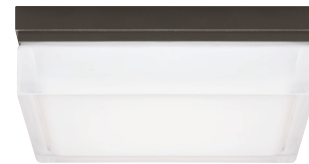

Featuring a thick, square polished pressed-glass shade suspended from a die-cast base, the modern Boxie's LED light source beautifully illuminates a space without calling attention to itself. It easily mounts to the ceiling or wall for ultimate flexibility. Available in two modern finishes and two sizes. Transition seamlessly from indoors to outdoors with Boxie Indoor fixtures.

Outstanding protection against the elements:

- Powder coat finishes
- Stainless Steel mounting hardware
- Impact-resistant, UV stabilized frosted acrylic lensing

Ceiling or wall mounting option

SPECIFICATIONS

DELIVERED LUMENS	1192 LED
WATTS	23 LED
VOLTAGE	120V, 277V (LED only)
DIMMING	120V ELV and Triac 277V not dimmable
LIGHT DISTRIBUTION	Symmetric
MOUNTING OPTIONS	Wall or Ceiling
CCT	3000K or 4000K
CRI	90+
COLOR BINNING	3 Step
BUG RATING	B1-U3-G1
DARK SKY	Compliant (Ceiling)
WET LISTED	IP65
GENERAL LISTING	ETL
CALIFORNIA TITLE 24	Can be used to comply with CEC 2019 Title 24 Part 6 for outdoor use. Registration with CEC Appliance Database not required.
START TEMP	-30°C
FIELD SERVICEABLE LED	No
CONSTRUCTION	Aluminum
HARDWARE	Stainless Steel
FINISH	Powder Coat
LED LIFETIME	L70; >60,000 Hours
WARRANTY*	5 Years
WEIGHT	8 lbs.

BOXIE LARGE
shown in bronze