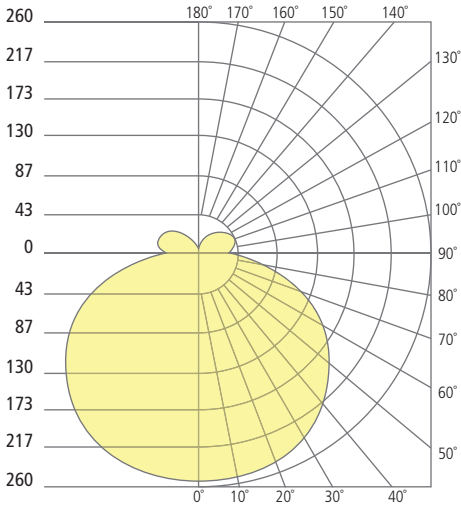

BOXIE LARGE WALL/CEILING

PHOTOMETRICS*

*For latest photometrics, please visit www.techlighting.com/OUTDOOR

BOXIE LARGE

Total Lumen Output:	1192
Total Power:	23
Luminaire Efficacy:	51.8
Color Temp:	3000K
CRI:	90+
BUG Rating:	B1-U3-G1

PROJECT INFO

FIXTURE TYPE & QUANTITY	JOB NAME & INFO	NOTES