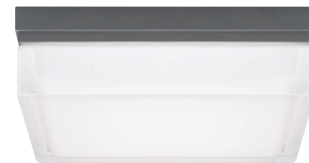

BOXIE LARGE
shown in charcoal