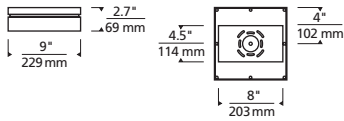

BOXIE LARGE WALL/CEILING

Boxie Large

PHOTOMETRICS*

*For latest photometrics, please visit www.techlighting.com/OUTDOOR

BOXIE LARGE

Total Lumen Output:	1192
Total Power:	23
Luminaire Efficacy:	51.8
Color Temp:	3000K
CRI:	90+
BUG Rating:	B1-U3-G1