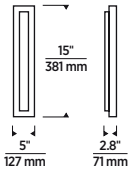

ASPEN 15 WALL SCONCE

Aspen 15

PHOTOMETRICS*

*For latest photometrics, please visit www.techlighting.com/OUTDOOR

ASPEN 15

Total Lumen Output: 648
Total Power: 22
Luminaire Efficacy: 29
Color Temp: 3000K
CRI: 90
BUG Rating: B0-U3-G1