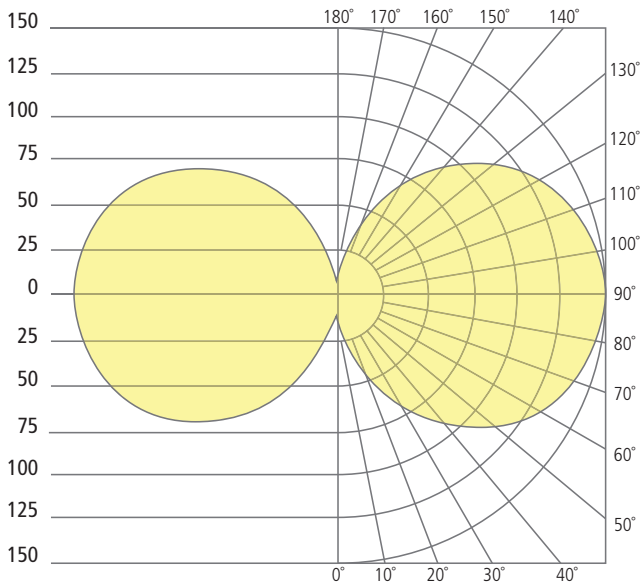

The Aspen outdoor wall sconce creates an elegant elongated column of beautifully diffused light. The Aspen is available in four sizes (8", 15", 26", 36") to meet architectural scale; ideal for wayfinding and general outdoor illumination. The Aspen features energy-efficient, fully dimmable integrated LED lighting. Available in three finishes, Bronze, Charcoal, and Natural Brass and four sizes.

ASPEN 15 WALL SCONCE

Aspen 15

PHOTOMETRICS*

*For latest photometrics, please visit www.techlighting.com/OUTDOOR

ASPEN 15

Total Lumen Output: 648
Total Power: 22
Luminaire Efficacy: 29
Color Temp: 3000K
CRI: 90
BUG Rating: B0-U3-G1