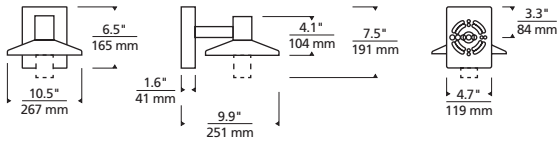

* Visit techlighting.com for specific warranty limitations and details.

ASH 8
shown in bronze/clear lens

ASH 8
shown in charcoal/clear cylinder

ORDERING INFORMATION

PRODUCT	CRI/CCT	LENGTH	LENS	FINISH	VOLTAGE	OPTIONS
7000WASH	L927	LED LO-OUTPUT 90 CRI, 2700K	8 8"	C CLEAR CYLINDER	UNV 120V-277V UNIVERSAL	NONE
	H927	LED HI-OUTPUT 90 CRI, 2700K		D CLEAR LENS		PC BUTTON PHOTOCONTROL
	L930	LED LO-OUTPUT 90 CRI, 3000K	H CHARCOAL	SP SURGE PROTECTION		
	H930	LED HI-OUTPUT 90 CRI, 3000K		PCSP BUTTON PHOTOCONTROL & SURGE PROTECTION		

Ash 8

PHOTOMETRICS*

*For latest photometrics, please visit www.techlighting.com/OUTDOOR

ASH 8 WITH CLEAR CYLINDER

Total Lumen Output:	1189
Total Power:	18
Luminaire Efficacy:	66
Color Temp:	3000K
CRI:	90
BUG Rating:	B1-U1-G0