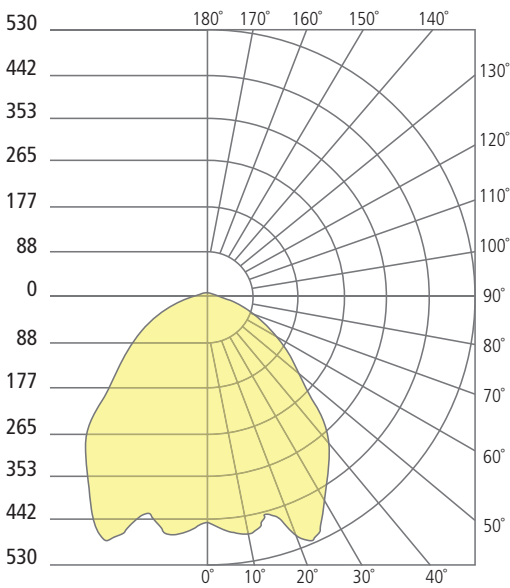

* Visit techlighting.com for specific warranty limitations and details.

ASH 8
shown in bronze/clear lens

ASH 8
shown in charcoal/clear cylinder

ORDERING INFORMATION

PRODUCT	CRI/CCT	LENGTH	LENS	FINISH	VOLTAGE	OPTIONS
7000WASH	L927	LED LO-OUTPUT 90 CRI, 2700K	8 8"	C CLEAR CYLINDER	UNV 120V-277V UNIVERSAL	NONE
	H927	LED HI-OUTPUT 90 CRI, 2700K		D CLEAR LENS		PC BUTTON PHOTOCONTROL
	L930	LED LO-OUTPUT 90 CRI, 3000K	H CHARCOAL	SP SURGE PROTECTION		
	H930	LED HI-OUTPUT 90 CRI, 3000K		PCSP BUTTON PHOTOCONTROL & SURGE PROTECTION		

Ash 8

PHOTOMETRICS*

*For latest photometrics, please visit www.techlighting.com/OUTDOOR

ASH 8 WITH CLEAR CYLINDER

Total Lumen Output:	1189
Total Power:	18
Luminaire Efficacy:	66
Color Temp:	3000K
CRI:	90
BUG Rating:	B1-U1-G0