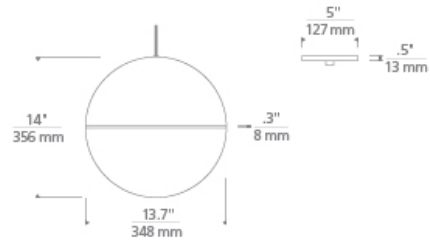

Akova Grande Pendant

LED T20

DESCRIPTION

Transforming a sphere into mid-century art, the Akova Grande Pendant by Sean Lavin for Tech Lighting bands together contemporary finishes with a smooth acrylic diffuser to project a beautiful glow. Generously sized at 14" in diameter, the Akova Grande Pendant is an elegant contemporary design featuring an upper metal housing available in three contemporary finish combinations, Aged Brass accented with a Bright Brass band, Matte White accented with a Chrome band or Matte Black accented with an Aged Brass band. Also available as a smaller Low-Voltage Pendant, Wall Sconce and Flush Mount to complete the look. Lamping options are compatible with most dimmers. (No Lamp) Rated for (1) 60 watt max. E26 medium base lamp (Not Included). LED 120 volt 17 watt, 908 delivered lumens, 2700K, medium base LED A21 lamp. Dimmable with most LED compatible ELV and TRIAC dimmers. Fixture provided with 12 feet of field-cuttable black cloth cord.

INSTALLATION

This product can mount to either a 4" square electrical box with round plaster ring or an octagon electrical box.

WEIGHT

6.5-6.5lb / 2.95-2.95kg ±

aged brass/bright brass matte black/aged brass white/chrome