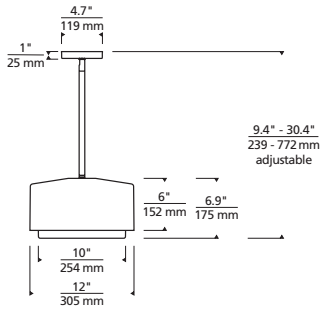

Roton Pendant

PHOTOMETRICS*

*For latest photometrics, please visit www.techlighting.com/OUTDOOR

ROTON 12

Total Lumen Output: 1320
Total Power: 21
Luminaire Efficacy: 63
Color Temp: 4000K
CRI: 90+
BUG Rating: B1-U2-G1