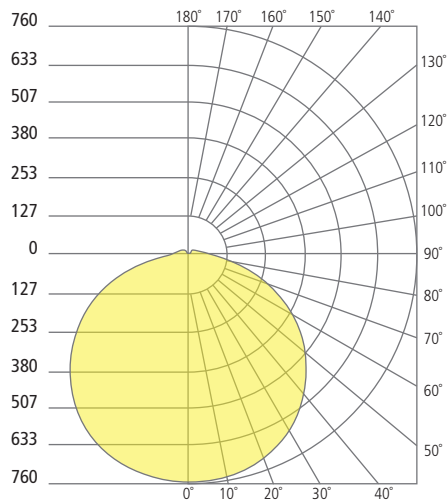

PROJECT INFO

FIXTURE TYPE & QUANTITY

JOB NAME & INFO

NOTES

© 2020 Tech Lighting, L.L.C. All rights reserved. The "Tech Lighting" graphic is a registered trademark. Tech Lighting reserves the right to change specifications for product improvements without notification.

TECH LIGHTING

VISUAL COMFORT & Co.

7400 Linder Avenue, Skokie, Illinois 60077

T 847.410.4400