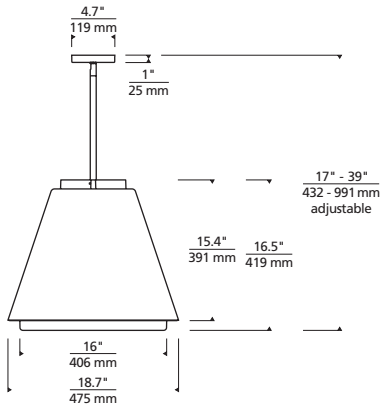

DELIVERED LUMENS	2556
WATTS	36
VOLTAGE	Universal 120-277V
DIMMING	0-10, ELV, TRIAC
LIGHT DISTRIBUTION	Symmetric
MOUNTING OPTIONS	Ceiling
ADJUSTABILITY	Adjustable stem length (3", 6" and 12"). Integrated ball joint that accommodates sloped ceiling up to 45°.
CCT	2700K, 3000K or 4000K
CRI	90+
COLOR BINNING	3 Step
BUG RATING	B1-U2-G1
DARK SKY	Non-compliant
WET LISTED	IP65
GENERAL LISTING	ETL
CALIFORNIA TITLE 24	Can be used to comply with CEC 2019 Title 24 Part 6 for outdoor use. Registration with CEC Appliance Database not required.
START TEMP	-30°C
FIELD SERVICEABLE LED	Yes
CONSTRUCTION	Aluminum
HARDWARE	Stainless Steel
FINISH	Powder Coat
LED LIFETIME	L70; >60,000 Hours
WARRANTY*	5 Years
WEIGHT	9.8 lbs.

RIGID STEM ONLY (ADJUSTABLE 3", 6" AND 12" LENGTHS)

BOWMAN 18 PENDANT
shown in charcoal

BOWMAN 18 PENDANT
shown in bronze

BOWMAN 18 PENDANT
shown in black

BOWMAN 18 OUTDOOR PENDANT

Bowman Pendant

PHOTOMETRICS*