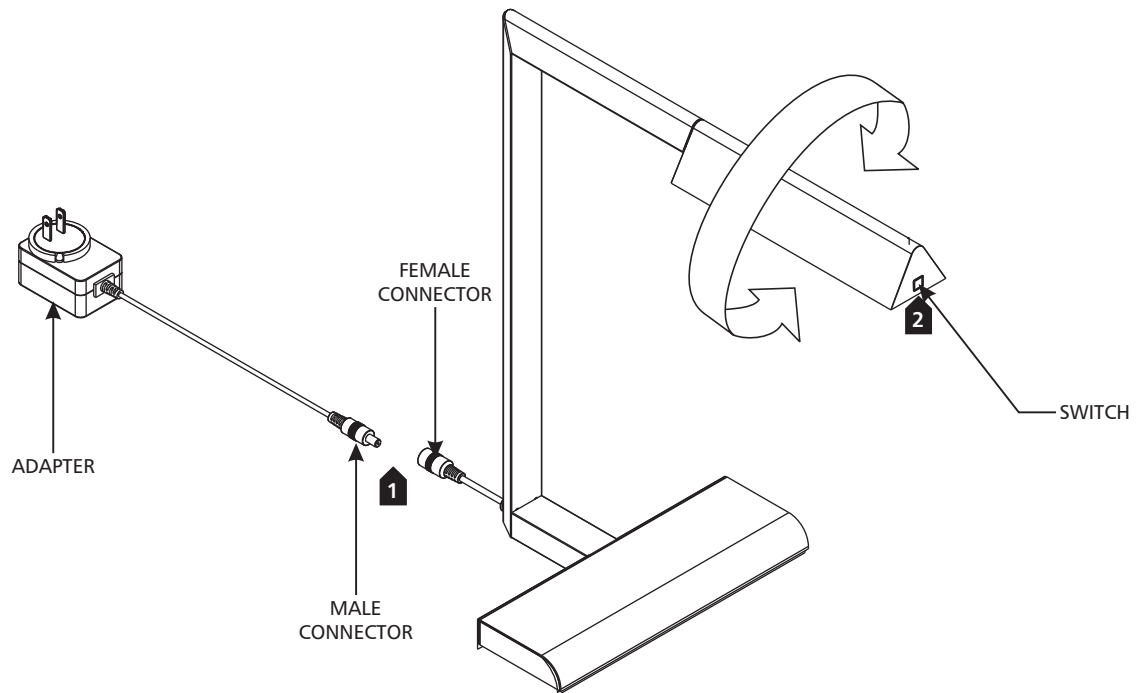

### GENERAL PRODUCT INFORMATION:

This product is suitable for dry locations only.

This instruction shows a typical installation.

**IMPORTANT SAFETY INSTRUCTIONS**  
This portable lamp has a polarized plug (one blade is wider than the other) as a safety feature to reduce the risk of electric shock. This plug will fit in a polarized outlet only one way. If the plug does not fit fully in the outlet, reverse the plug. If it still does not fit contact a qualified electrician. Never use with an extension cord unless plug can be fully inserted. Do not attempt to defeat this safety feature.

## Install the Fixture

1A

- 1 Connect the male connector from the adapter to the female adapter on the fixture.
- 2 Use the switch to turn the fixture on/off and to change dimming levels by tapping on the touch sensitive switch.
- 3 **Optional:** Turn the light to the desired direction by carefully pivoting it.