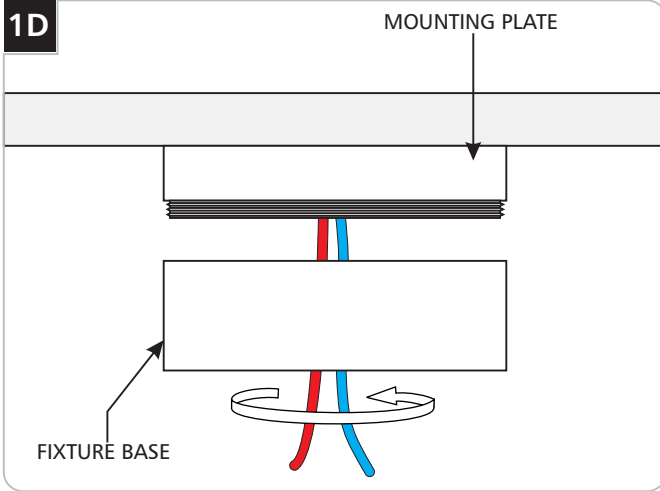

Install the Fixture

1 Unscrew the mounting plate from the fixture base.

2 Connect the black driver wire to the hot power line wire with a wire nut.

3 Connect the white driver wire to the neutral power line wire with a wire nut.

4 Properly place the driver and wire connections into the electrical box.

5 Ground the mounting plate to a suitable ground in accordance with local electrical codes.

6 Secure the mounting plate to the electrical box with 2 #8-32 screws, leaving the low-voltage driver wires accessible.

7 Feed the transformer wires through the fixture base and tightly reinstall it onto the mounting plate.

8 Completely install the blue transformer wire to the negative terminal to make a connection.

9 Completely install the red transformer wire to the positive terminal to make a connection.