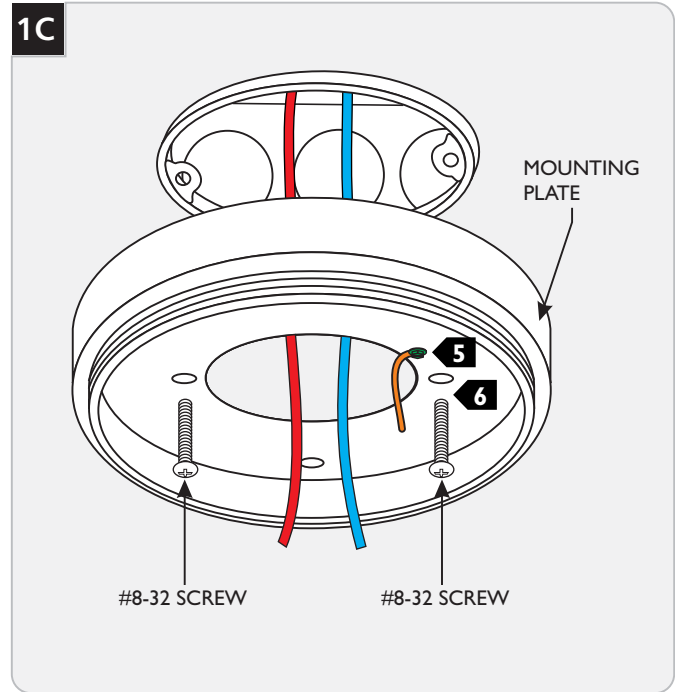

GENERAL PRODUCT INFORMATION:

This product can mount to either a 4" square electrical box with round plaster ring or an octagon electrical box.

This product is suitable for damp locations.

This product can be dimmed with a low-voltage electronic dimmer.

Install the Fixture

1 Unscrew the mounting plate from the fixture base.

2 Connect the black driver wire to the hot power line wire with a wire nut.

3 Connect the white driver wire to the neutral power line wire with a wire nut.

4 Properly place the driver and wire connections into the electrical box.

5 Ground the mounting plate to a suitable ground in accordance with local electrical codes.

6 Secure the mounting plate to the electrical box with 2 #8-32 screws, leaving the low-voltage driver wires accessible.

7 Feed the transformer wires through the fixture base and tightly reinstall it onto the mounting plate.

8 Completely install the blue transformer wire to the negative terminal to make a connection.

9 Completely install the red transformer wire to the positive terminal to make a connection.