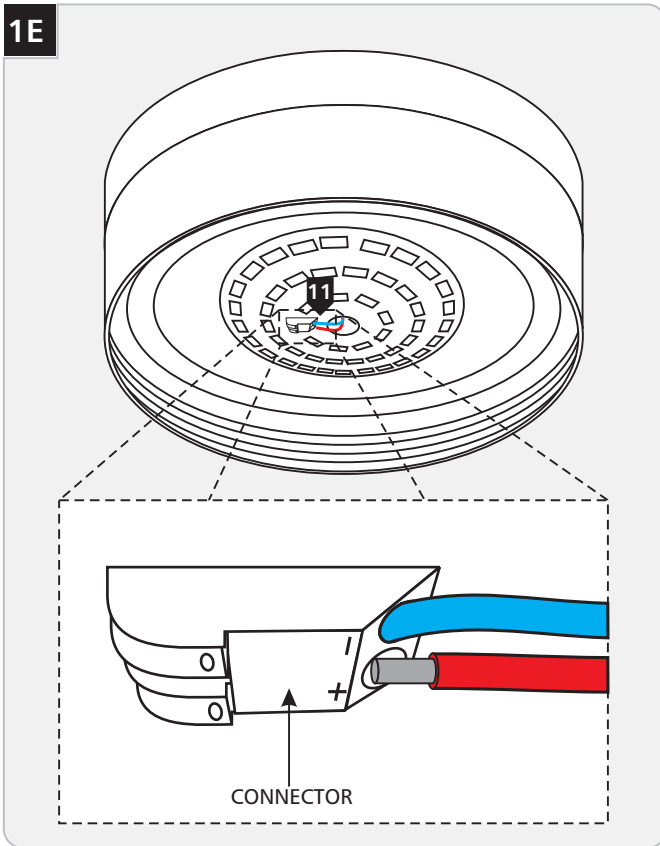

GENERAL PRODUCT INFORMATION:

This product can mount to either a 4" square electrical box with round plaster ring or an octagon electrical box.

This product is suitable for damp locations.

This product can be dimmed with a low-voltage electronic dimmer.

Install the Fixture

1 Unscrew the mounting plate from the fixture base.

2 Connect the black driver wire to the hot power line wire with a wire nut.

3 Connect the white driver wire to the neutral power line wire with a wire nut.

4 Properly place the driver and wire connections into the electrical box.

5 Ground the mounting plate to a suitable ground in accordance with local electrical codes.

6 Secure the mounting plate to the electrical box with 2 #8-32 screws, leaving the low-voltage driver wires accessible.

7 Feed the transformer wires through the fixture base and tightly reinstall it onto the mounting plate.

8 Completely install the blue transformer wire to the negative terminal to make a connection.

9 Completely install the red transformer wire to the positive terminal to make a connection.