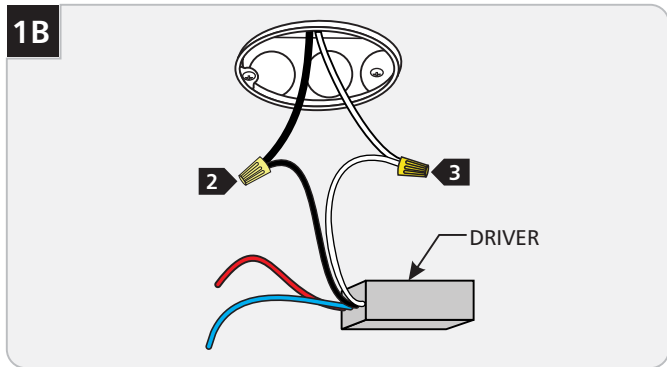

This instruction shows a typical installation.

CAUTION - RISK OF FIRE
 This product must be installed in accordance with the applicable installation code by a person familiar with the construction and operation of the product and the hazards involved.
 Use minimum 90°C supply conductors.

Install the Fixture

1 Unscrew the mounting plate from the fixture base.

2 Connect the black driver wire to the hot power line wire with a wire nut.

3 Connect the white driver wire to the neutral power line wire with a wire nut.

4 Properly place the driver and wire connections into the electrical box.

5 Ground the mounting plate to a suitable ground in accordance with local electrical codes.

6 Secure the mounting plate to the electrical box with 2 #8-32 screws, leaving the low-voltage driver wires accessible.

7 Feed the transformer wires through the fixture base and tightly reinstall it onto the mounting plate.

8 Completely install the blue transformer wire to the negative terminal to make a connection.

9 Completely install the red transformer wire to the positive terminal to make a connection.