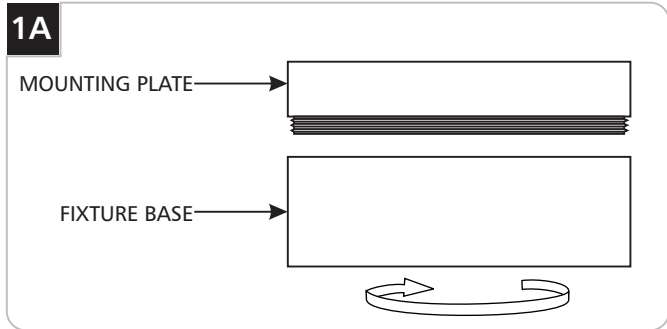

GENERAL PRODUCT INFORMATION:

This product can mount to either a 4" square electrical box with round plaster ring or an octagon electrical box.

This product is suitable for damp locations.

This product can be dimmed with a low-voltage electronic dimmer.

This instruction shows a typical installation.

CAUTION - RISK OF FIRE
 This product must be installed in accordance with the applicable installation code by a person familiar with the construction and operation of the product and the hazards involved.
 Use minimum 90°C supply conductors.

Install the Fixture

1 Unscrew the mounting plate from the fixture base.

2 Connect the black driver wire to the hot power line wire with a wire nut.

3 Connect the white driver wire to the neutral power line wire with a wire nut.

7 Feed the transformer wires through the fixture base and tightly reinstall it onto the mounting plate.

8 Completely install the blue transformer wire to the negative terminal to make a connection.

9 Completely install the red transformer wire to the positive terminal to make a connection.