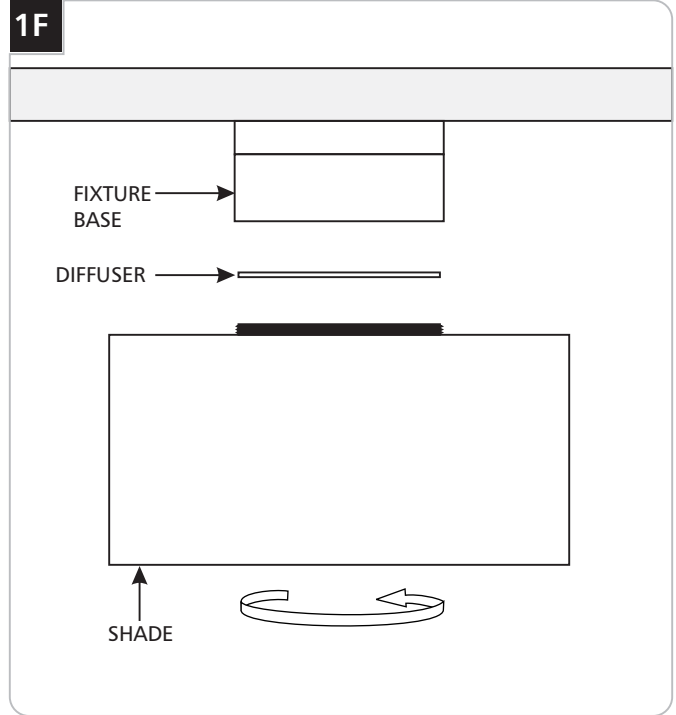

10 Place the diffuser into the fixture base and completely screw the shade into the base.

SAVE THESE INSTRUCTIONS!

7400 Linder Ave, Skokie, IL 60077
847.410.4400

www.techlighting.com

© 2015 Tech Lighting, L.L.C. All rights reserved. The "Tech Lighting" graphic is a registered trademark of Tech Lighting, L.L.C. Tech Lighting reserves the right to change specifications for product improvements without notification.
A Generation Brands Company