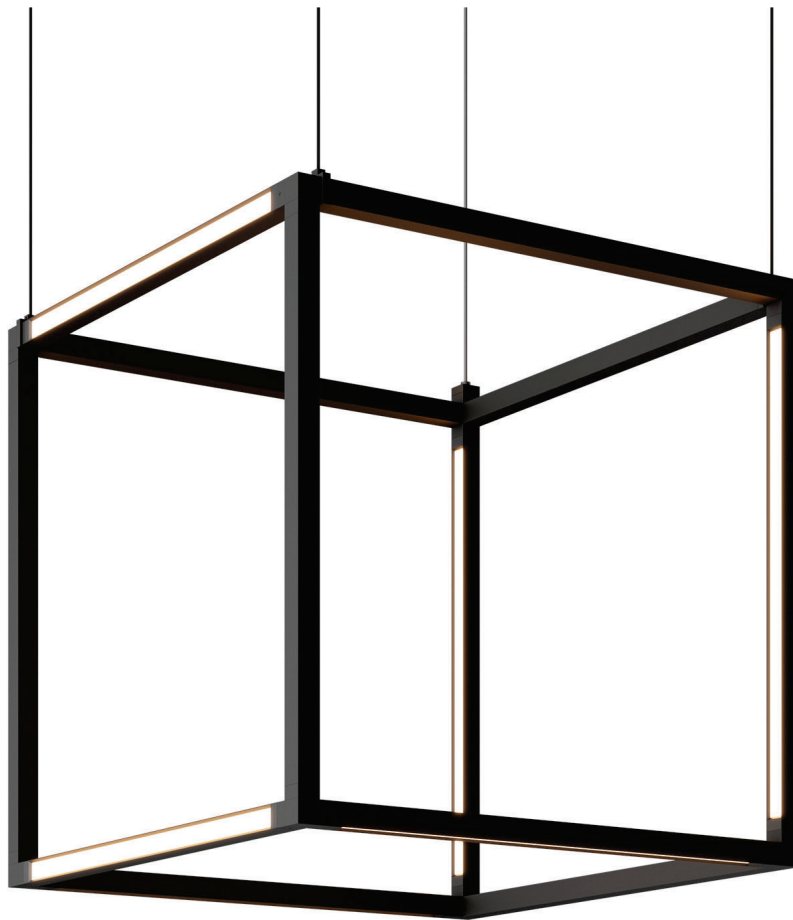

Brox Cube 24 Pendant

700BROX24_ 1.0

SUSPENSION

GENERAL PRODUCT INFORMATION:

This product is suitable for damp locations.

This product may be dimmed with a low-voltage electronic dimmer or triac dimmers.

This instruction shows a typical installation.

NOTE: Due to the complexity of this fixture, assistance will be needed for installation.

CAUTION - RISK OF FIRE
This product must be installed in accordance with the applicable installation code by a person familiar with the construction and operation of the product and the hazards involved.
Use minimum 90°C supply conductors.

7400 Linder Ave, Skokie, IL 60077
847.410.4400

www.techlighting.com

© 2020 Tech Lighting, L.L.C. All rights reserved.
Visual Comfort Group

SAVE THESE INSTRUCTIONS!