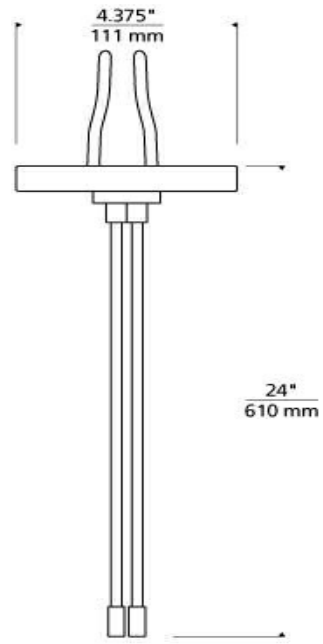

KABLE LITE 4" ROUND POWER FEED CANOPY SINGLE-FEED

PRODUCT FEATURES

LAMPING

It can be used anywhere in the run. It brings power to the Kable Lite run from a remote single-feed transformer (sold separately). The low-voltage leads from the remote transformer are connected to the canopy leads inside a standard junction box. The two leads from the canopy are 24" long and can be cut and bent in the field. To drop the Kable Lite system farther down from the ceiling, add a pair of hardwire feeds (sold separately).

Kable Lite 4" Round Power Feed Canopy Single-Feed

Kable Lite 4" Round Power Feed Canopy Single-Feed

ORDERING INFORMATION

700KP4C24 SHAPE OR SIZE	LENGTH (A)	FINISH
4" ROUND	24"	C CHROME S SATIN NICKEL

700KP4C24 _____

JOB NAME _____

NOTES _____

KABLE LITE 4" ROUND POWER FEED CANOPY SINGLE-FEED

SPECIFICATIONS

HARDWARE MATERIAL	
SHADE MATERIAL	
NET WEIGHT	0.7 lbs
HEIGHT	24in
WIDTH	2.5in
LENGTH	3.6in
WET LISTED	
DAMP LISTED	
DRY LISTED	
GENERAL LISTING	ETL Listed
INCLUDES	