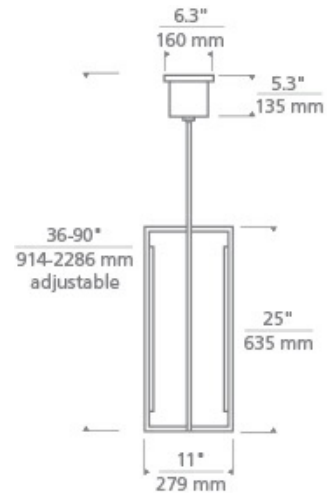

Nightshade Black

LAMPING

Includes 120-277 volt universal, 40 watt, 736 delivered lumens, 3000K, 90 CRI LED module. Dimmable with most LED compatible ELV dimmers. Includes (2) 6" and (4) 12" rigid stems in coordinating finish. Can be installed on a sloped ceiling up to 20°

700 _____ KNW _____

JOB NAME _____

NOTES _____

KENWAY 25 PENDANT

SPECIFICATIONS

HARDWARE MATERIAL	Metal
SHADE MATERIAL	Acrylic
NET WEIGHT	14 lbs
HEIGHT	25in
WIDTH	11in
LENGTH	11in
UP LIGHT / DOWN LIGHT / BOTH?	
WET LISTED	
DAMP LISTED	Yes
DRY LISTED	
MIN. HANGING HEIGHT	36in
MAX HANGING HEIGHT	90in
TOTAL CORD LENGTH	
TOTAL STEM LENGTH	Up to 60in
STEM QTY	6
SLOPED CEILING ADAPTABLE?	Yes 20° Max
GENERAL LISTING	ETL Listed
INCLUDES	