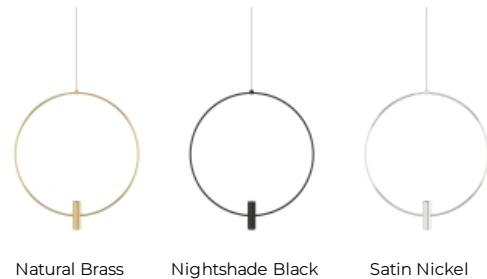

MINI LAYLA 18 PENDANT

PRODUCT FEATURES

- A simple geometric ring and light module allows the LED source to illuminate up or down, providing an unexpected twist to lighting up your space.
- Available in three finishes, the Natural Brass that will patina over time, Satin Nickel, and a Nightshade Black finish.
- Integrated LED illuminate up and down
- Dimmable with most LED compatible ELV and Triac dimmers
- Includes 6 feet of field-cutttable cable to match finish selection
- Protected by a 5-year warranty. please visit the "About Us" Page on techlighting.com for more for warranty details

Nightshade Black

LAMPING

Includes 12 volt 6 watt 273 delivered lumen, 3000K, 90 CRI, LED module. Dimmable with low-voltage or magnetic dimmer (based on transformer). Includes 6 feet of field-cutttable cable. Nightshade black supplied with bronze cable. Brass and Satin nickel supplied with satin cable.

Natural Brass

Nightshade Black

Satin Nickel

ORDERING INFORMATION

700	SYSTEM	LAY	SHAPE OR SIZE	FINISH	LAMP
	FJ FREEJACK		18 18" MEDIUM	NB NATURAL BRASS	-LED930 INTEGRATED LED 90 CRI 3000K 12V
	MP MONOPOINT			B NIGHTSHADE BLACK	
	MO MONORAIL			S SATIN NICKEL	

Note. Note. MP includes 4" Round Flush Canopy.

700 _____ LAY _____

JOB NAME _____

NOTES _____

MINI LAYLA 18 PENDANT

SPECIFICATIONS

HARDWARE MATERIAL	Metal
SHADE MATERIAL	Metal
NET WEIGHT	2.5 lbs
HEIGHT	20.2in
WIDTH	1.1in
LENGTH	18in
UP LIGHT / DOWN LIGHT / BOTH?	
WET LISTED	
DAMP LISTED	
DRY LISTED	Yes
MIN. HANGING HEIGHT	26.2in
MAX HANGING HEIGHT	92.2in
SLOPED CEILING ADAPTABLE?	
GENERAL LISTING	
INCLUDES	