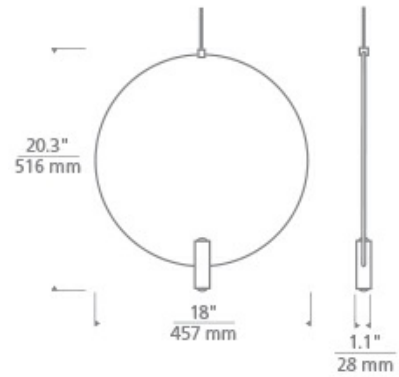

Note. Note. MP includes 4" Round Flush Canopy.

700 _____ LAY _____

JOB NAME _____

NOTES _____

MINI LAYLA 18 PENDANT

SPECIFICATIONS

HARDWARE MATERIAL	Metal
SHADE MATERIAL	Metal
NET WEIGHT	2.5 lbs
HEIGHT	20.2in
WIDTH	1.1in
LENGTH	18in
UP LIGHT / DOWN LIGHT / BOTH?	
WET LISTED	
DAMP LISTED	
DRY LISTED	Yes
MIN. HANGING HEIGHT	26.2in
MAX HANGING HEIGHT	92.2in
SLOPED CEILING ADAPTABLE?	
GENERAL LISTING	
INCLUDES	