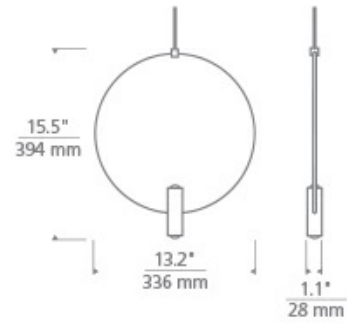

## SPECIFICATIONS

HARDWARE MATERIAL	Metal
SHADE MATERIAL	Aluminum
NET WEIGHT	1.5 lbs
HEIGHT	15.5in
WIDTH	1.1in
LENGTH	13.2in
UP LIGHT / DOWN LIGHT / BOTH?	
WET LISTED	
DAMP LISTED	
DRY LISTED	Yes
MIN. HANGING HEIGHT	21.4in
MAX HANGING HEIGHT	87.4in
SLOPED CEILING ADAPTABLE?	Yes 45° Max
GENERAL LISTING	ETL Listed
INCLUDES	