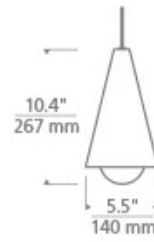

## SPECIFICATIONS

HARDWARE MATERIAL	Metal
SHADE MATERIAL	Glass
NET WEIGHT	1.5 lbs
HEIGHT	10.4in
WIDTH	5.5in
LENGTH	5.5in
UP LIGHT / DOWN LIGHT / BOTH?	
WET LISTED	
DAMP LISTED	
DRY LISTED	Yes
MIN. HANGING HEIGHT	16.6in
MAX HANGING HEIGHT	82.6in
SLOPED CEILING ADAPTABLE?	
GENERAL LISTING	
INCLUDES	