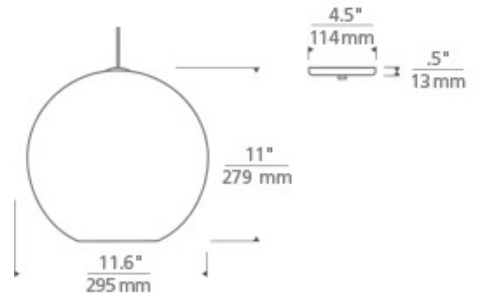

700 _____ PALP _____

JOB NAME _____

NOTES _____

PALESTRA MEDIUM PENDANT

SPECIFICATIONS

HARDWARE MATERIAL	Metal
SHADE MATERIAL	Glass
NET WEIGHT	9 lbs
HEIGHT	11in
WIDTH	11.6in
LENGTH	11.6in
UP LIGHT / DOWN LIGHT / BOTH?	
WET LISTED	
DAMP LISTED	Yes
DRY LISTED	
MIN. HANGING HEIGHT	17in
MAX HANGING HEIGHT	83in
TOTAL CORD LENGTH	72in
TOTAL STEM LENGTH	
STEM QTY	
SLOPED CEILING ADAPTABLE?	
GENERAL LISTING	
INCLUDES	