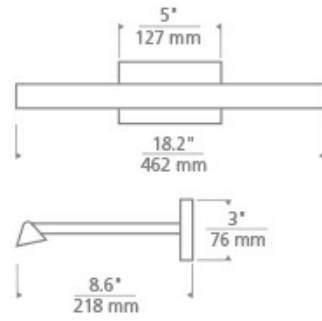

Nightshade Black

Polished Nickel

ORDERING INFORMATION

700DES	LENGTH (A)	FINISH	LAMP
	18 18"	NB NATURAL BRASS	-LED930 INTEGRATED LED 90 CRI 3000K 120V
		B NIGHTSHADE BLACK	-LED930-277 INTEGRATED LED 90 CRI 3000K 277V
		N POLISHED NICKEL	

700DES _____

JOB NAME _____

NOTES _____

DESSAU 18 PICTURE LIGHT

SPECIFICATIONS

HARDWARE MATERIAL	Metal
SHADE MATERIAL	Acrylic
NET WEIGHT	2 lbs
HEIGHT	3in
WIDTH	8.6in
LENGTH	18.2in
MIN. EXTENSION FROM WALL	8.6in
UP LIGHT / DOWN LIGHT / BOTH?	
WET LISTED	
DAMP LISTED	Yes
DRY LISTED	
UP / DOWN	
HORIZONTAL / VERTICAL	
WALL / CEILING MOUNT	
GENERAL LISTING	
ADA COMPLIANT	
INCLUDES	