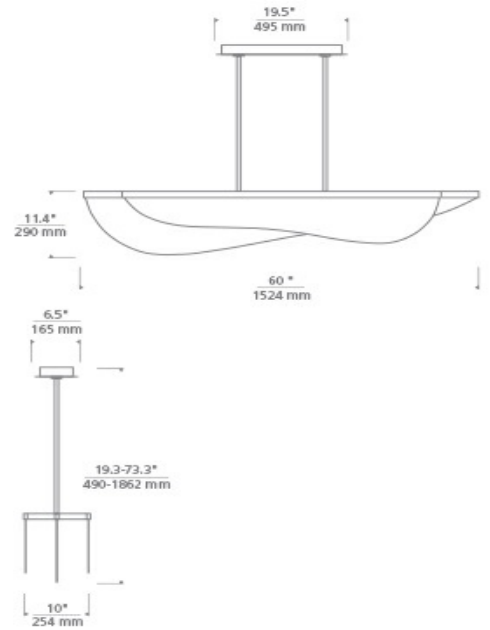

LAMPING

Includes 79 watts, 6313 total delivered lumens, 3000K LED modules. Dimmable with most LED compatible ELV and TRIAC dimmers. Ships with (8) 12" and (4) 6" rigid stems in coordinating finish. Can be installed on a sloped ceiling up to 20°. 120V.

Nightshade Black

Nightshade Black

Plated Brass

ORDERING INFORMATION

700LSNYR	LENGTH (A)	FINISH	LAMP
	60 60"	B NIGHTSHADE BLACK BR PLATED BRASS	-LED930 INTEGRATED LED 90 CRI 3000K 120V

700LSNYR _____

JOB NAME _____

NOTES _____

NYRA 60 LINEAR SUSPENSION

SPECIFICATIONS

HARDWARE MATERIAL	Metal
SHADE MATERIAL	Acrylic
NET WEIGHT	39 lbs
HEIGHT	11.4in
WIDTH	10in
LENGTH	60in
UP LIGHT / DOWN LIGHT / BOTH?	
WET LISTED	
DAMP LISTED	Yes
DRY LISTED	
MIN. HANGING HEIGHT	19.3in
MAX HANGING HEIGHT	73.3in
TOTAL CORD LENGTH	
TOTAL STEM LENGTH	Up to 120in
STEM QTY	12
SLOPED CEILING ADAPTABLE?	Yes 20° Max
GENERAL LISTING	ETL Listed
INCLUDES	