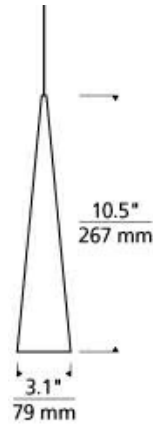

Note. Note. MP includes 4" Round Flush Canopy.  
All finishes include satin nickel system connectors for MO and MO2.

700 \_\_\_\_\_ SUM \_\_\_\_\_

JOB NAME \_\_\_\_\_

NOTES \_\_\_\_\_

\_\_\_\_\_

## SPECIFICATIONS

HARDWARE MATERIAL	Metal
SHADE MATERIAL	Metal
NET WEIGHT	1 lbs
HEIGHT	10.5in
WIDTH	3.1in
LENGTH	
UP LIGHT / DOWN LIGHT / BOTH?	
WET LISTED	
DAMP LISTED	Yes
DRY LISTED	
MIN. HANGING HEIGHT	21in
MAX HANGING HEIGHT	93in
SLOPED CEILING ADAPTABLE?	No
GENERAL LISTING	ETL Listed
INCLUDES	