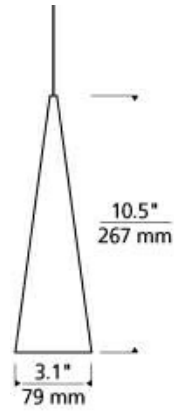

## SPECIFICATIONS

HARDWARE MATERIAL	Glass
SHADE MATERIAL	Metal
NET WEIGHT	1 lbs
HEIGHT	10.5in
WIDTH	3.1in
LENGTH	3.1in
UP LIGHT / DOWN LIGHT / BOTH?	
WET LISTED	
DAMP LISTED	
DRY LISTED	
MIN. HANGING HEIGHT	10.5in
MAX HANGING HEIGHT	83in
SLOPED CEILING ADAPTABLE?	No
GENERAL LISTING	ETL Listed
INCLUDES	