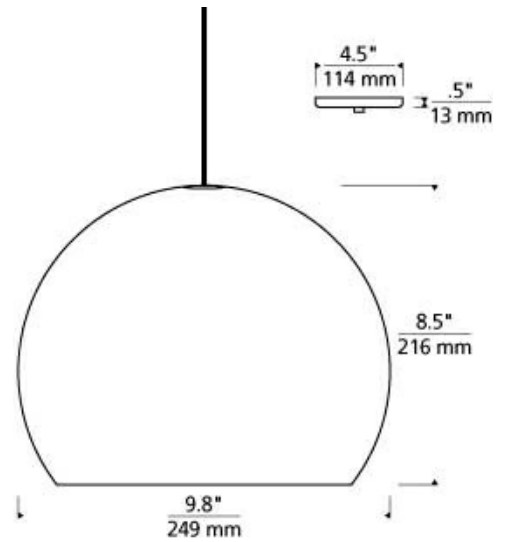

Custom Cord Colors Available.

700 _____ CLOP _____

JOB NAME _____

NOTES _____

CLEO MEDIUM PENDANT

SPECIFICATIONS

HARDWARE MATERIAL	Metal
SHADE MATERIAL	Glass
NET WEIGHT	4 lbs
HEIGHT	8.5in
WIDTH	9.8in
LENGTH	9.8in
UP LIGHT / DOWN LIGHT / BOTH?	
WET LISTED	
DAMP LISTED	Yes
DRY LISTED	
MIN. HANGING HEIGHT	15in
MAX HANGING HEIGHT	8in
TOTAL CORD LENGTH	
TOTAL STEM LENGTH	
STEM QTY	
SLOPED CEILING ADAPTABLE?	Yes
GENERAL LISTING	ETL Listed
INCLUDES	