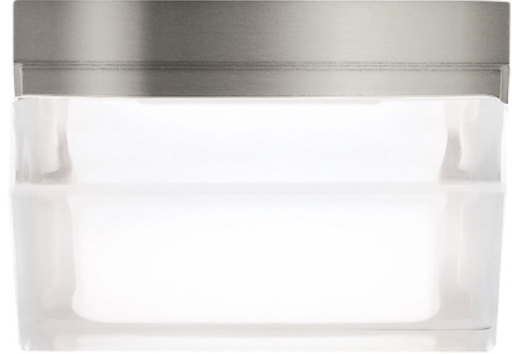

BOXIE SMALL FLUSH MOUNT

PRODUCT FEATURES

- Clean contemporary design style, constructed of a die-cast metal base and pressed glass shade
- Available in three finish options, antique bronze, chrome, and satin nickel
- Available in two popular sizes, 5.5" diameter (small) and 9" diameter (large)
- Boxie Small and Large Outdoor fixtures also available
- Lamping options are compatible with most dimmers
- Protected by a 5-year warranty. please visit the "About Us" Page on techlighting.com for more for warranty details

LAMPING

Incandescent includes one 120 volt 40 watt G9 base halogen lamp. LED includes one 12 watt, 435.3 delivered lumen, LED module. Dimmable with most LED compatible ELV or Triac dimmers. 277V not dimmable. Suitable for wet locations. LED may be mounted on the ceiling or wall. Incandescent ceiling mount only. ADA compliant.

Satin Nickel
Small

Chrome
Small

Satin Nickel
Small

Antique Bronze
Small

ORDERING INFORMATION

700BX	SHAPE OR SIZE	FINISH	LAMP
	S SMALL	Z ANTIQUE BRONZE C CHROME S SATIN NICKEL	INCANDESCENT 120V (T20) -LED LED 2700K 120V -LED277 LED 2700K 277V -LED3 LED 3000K 120V -LED3-277 LED 3000K 277V

700BX _____

JOB NAME _____

NOTES _____

BOXIE SMALL FLUSH MOUNT

SPECIFICATIONS

HARDWARE MATERIAL	Metal
SHADE MATERIAL	Glass
NET WEIGHT	5 lbs
HEIGHT	2in
WIDTH	5.3in
LENGTH	5.3in
UP LIGHT / DOWN LIGHT / BOTH?	
WET LISTED	Yes
DAMP LISTED	
DRY LISTED	
WALL / CEILING MOUNT	
GENERAL LISTING	ETL Listed
INCLUDES	