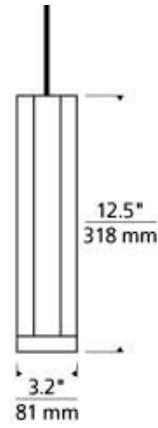

Aged Brass Small

LAMPING

Rated for (1) 50 watt max bi-pin lamp/Dimmable with low-voltage electronic magnetic dimmer. (based on the transformer)(Lamp Not Included). LED includes 12 volt 8 watt, 435 delivered lumens, 3000K, replaceable SORRA LED MR16 Ships with six feet of field-cutable cable. Dimmable with low-voltage electronic or magnetic dimmer (based on the transformer).

Note: Note: MP includes 4" Round Flush Canopy.
 Note: Aged Brass finish includes Satin Nickel system hardware.

700 _____ BLK _____

JOB NAME _____

NOTES _____

BLOK SMALL PENDANT

SPECIFICATIONS

HARDWARE MATERIAL	Metal
SHADE MATERIAL	Steel
NET WEIGHT	1.8 lbs
HEIGHT	12.5in
WIDTH	3.2in
LENGTH	3.2in
UP LIGHT / DOWN LIGHT / BOTH?	
WET LISTED	
DAMP LISTED	
DRY LISTED	Yes
MIN. HANGING HEIGHT	
MAX HANGING HEIGHT	
SLOPED CEILING ADAPTABLE?	No
GENERAL LISTING	ETL Listed
INCLUDES	