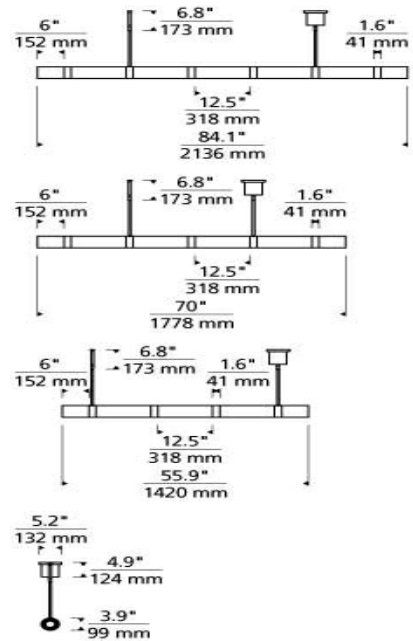

## ORDERING INFORMATION

700LSWIT	SHAPE OR SIZE	FINISH	LAMP
	5 5 GLASS	R AGED BRASS	-LED930 INTEGRATED LED 90 CRI 3000K 120-277V UNV (T24)
	6 6 GLASS	B BLACK	
	7 7 GLASS		

700LSWIT \_\_\_\_\_

JOB NAME \_\_\_\_\_

## SPECIFICATIONS

HARDWARE MATERIAL	Metal
SHADE MATERIAL	Glass
NET WEIGHT	10 lbs
HEIGHT	3.9in
WIDTH	3.9in
LENGTH	55.93in
UP LIGHT / DOWN LIGHT / BOTH?	
WET LISTED	
DAMP LISTED	Yes
DRY LISTED	
MIN. HANGING HEIGHT	16.91in
MAX HANGING HEIGHT	68.8in
TOTAL CORD LENGTH	
TOTAL STEM LENGTH	Up to 60in
STEM QTY	6
SLOPED CEILING ADAPTABLE?	
GENERAL LISTING	
INCLUDES	