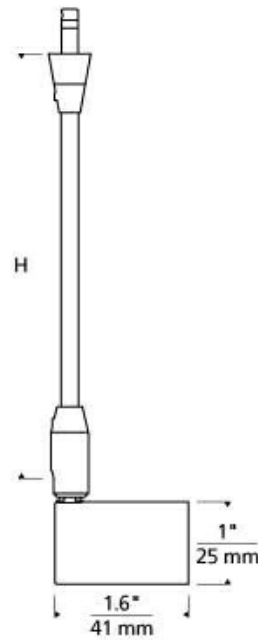

# BOLT HEAD

## SPECIFICATIONS

HARDWARE MATERIAL	Metal
SHADE MATERIAL	Aluminum
NET WEIGHT	0.25 lbs
HEIGHT	3in
WIDTH	1in
LENGTH	1.6in
BEAM SPREAD	
UP LIGHT / DOWN LIGHT / BOTH?	
WET LISTED	
DAMP LISTED	
DRY LISTED	Yes
MIN. HANGING HEIGHT	4in
MAX HANGING HEIGHT	4in
TOTAL CORD LENGTH	
SLOPED CEILING ADAPTABLE?	
GENERAL LISTING	
INCLUDES	