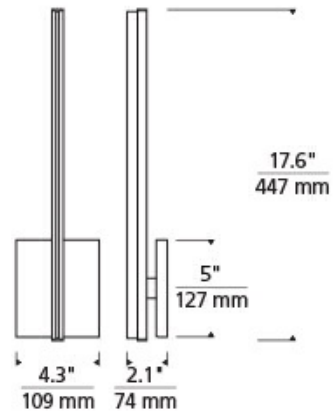

PRODUCT FEATURES

- Designed for the modern minimalist, powerful integrated LED illuminates a thin vertical line of light
- 17" tall and 4.25" wide
- Available in two modern finishes, Matte Black and Chrome
- Great for bathroom, office and hallway setting
- Lamping options are compatible with most dimmers
- Protected by a 5-year warranty, please visit the "About Us" Page on techlighting.com for more for warranty details

Chrome
Side View

Matte Black

Matte Black
Side View

ORDERING INFORMATION

700WSKNW FINISH

- C CHROME
- B MATTE BLACK

LAMP

- LED930 LED 90 CRI 3000K 120V (T20/T24)
- LED930-277 LED 90 CRI 3000K 277V (T20/T24)

700WSKNW _____

JOB NAME _____

NOTES _____

SPECIFICATIONS

HARDWARE MATERIAL	Metal
SHADE MATERIAL	Acrylic
NET WEIGHT	1.25 lbs
HEIGHT	17.6in
WIDTH	2.1in
LENGTH	4.3in
MIN. EXTENSION FROM WALL	2.1in
UP LIGHT / DOWN LIGHT / BOTH?	
WET LISTED	
DAMP LISTED	Yes
DRY LISTED	
UP / DOWN	
HORIZONTAL / VERTICAL	
WALL / CEILING MOUNT	
GENERAL LISTING	ETL Listed
ADA COMPLIANT	
INCLUDES	