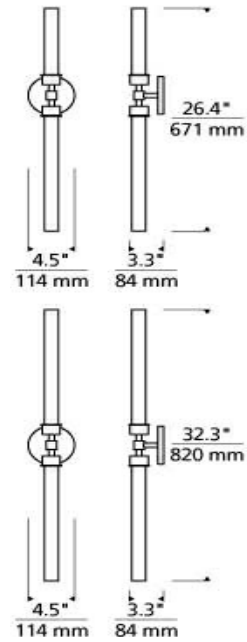

Natural Brass

LAMPING

Includes 120 volt 17.4 watts, 1144.8 delivered lumens, 3000K LED module. Dimmable with most LED compatible ELV and TRIAC dimmers. 277V compatible with 0-10V dimmers. Mounts horizontally or vertically. ADA compliant. Ships with (1) 7.5IN and (2) 13.5IN additional pieces of glass for customization.

700BCLNG _____

JOB NAME _____

NOTES _____

SPECIFICATIONS

HARDWARE MATERIAL	Metal
SHADE MATERIAL	Glass
NET WEIGHT	3 lbs
HEIGHT	32.3in
WIDTH	3.3in
LENGTH	4.5in
WET LISTED	
DAMP LISTED	Yes
DRY LISTED	
SLOPED CEILING ADAPTABLE?	No
GENERAL LISTING	ETL Listed
INCLUDES	