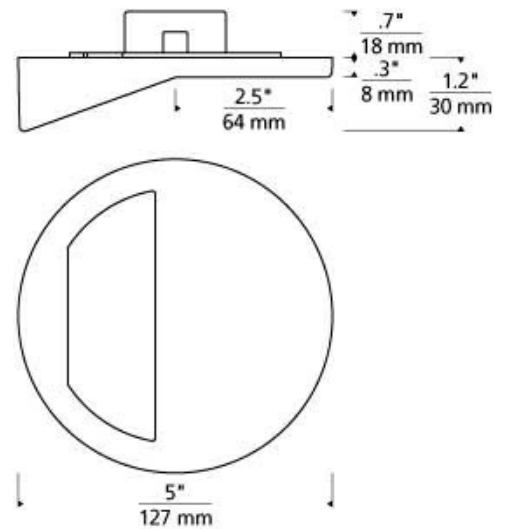

AUBREY ROUND 5 CEILING

PRODUCT FEATURES

- Designed to direct ceiling light towards wall displays
- New Construction (3"/4" Round, 4" Square/Octagonal, 4" Pancake)
- Available in round and square
- Designed for continuous dimming down to 10%
- Wet Rated for outdoor or shower use
- Protected by a 5-year warranty. please visit the "About Us" Page on techlighting.com for more for warranty details

700FMABY _____

JOB NAME _____

NOTES _____

AUBREY ROUND 5 CEILING

SPECIFICATIONS

HARDWARE MATERIAL	Metal
SHADE MATERIAL	Acrylic
NET WEIGHT	0.5 lbs
HEIGHT	1.2in
WIDTH	5in
LENGTH	5in
UP LIGHT / DOWN LIGHT / BOTH?	
WET LISTED	
DAMP LISTED	Yes
DRY LISTED	
WALL / CEILING MOUNT	
GENERAL LISTING	
INCLUDES	