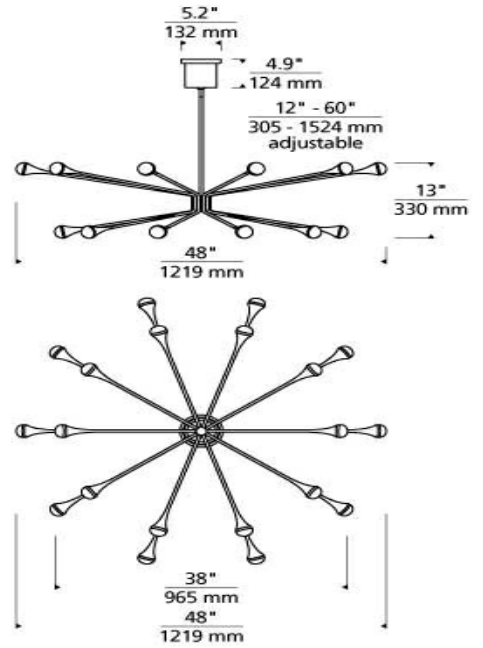

LAMPING

Includes 120-277 volt universal 56 watts, 2081 delivered lumens, 3000K LED modules. Dimmable with most LED compatible ELV dimmers. Ships with (4) 12" and (2) 6" rigid stems in coordinating finish. Can be installed on a sloped ceiling up to 45°.

700LDY _____

JOB NAME _____

NOTES _____

LODY 20-LIGHT CHANDELIER

SPECIFICATIONS

HARDWARE MATERIAL	Metal
SHADE MATERIAL	Acrylic
NET WEIGHT	14 lbs
HEIGHT	13in
WIDTH	48in
LENGTH	48in
UP LIGHT / DOWN LIGHT / BOTH?	
WET LISTED	
DAMP LISTED	Yes
DRY LISTED	
MIN. HANGING HEIGHT	29.9in
MAX HANGING HEIGHT	77.9in
TOTAL CORD LENGTH	
TOTAL STEM LENGTH	Up to 60in
STEM QTY	6
SLOPED CEILING ADAPTABLE?	Yes
GENERAL LISTING	ETL Listed
INCLUDES	