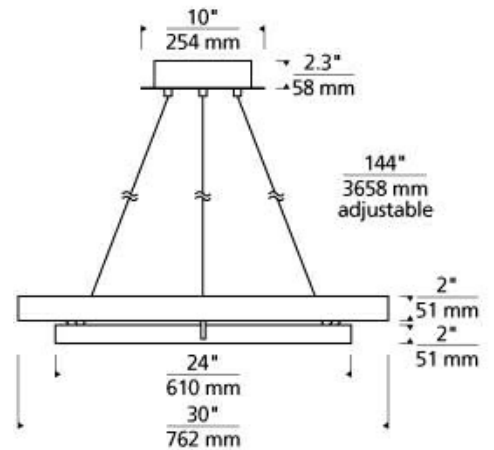

Aged Brass

Aged Brass

Matte Black/Weathered Oak Wood

LAMPING

Includes 120 volt, 48 watt, 3392 total delivered lumens, 3000K LED module. Dimmable with most LED compatible ELV and TRIAC dimmers. Ships with 12 feet of field-cutttable cable.

ORDERING INFORMATION

700GRC	SHAPE OR SIZE	FINISH	LAMP
	30 30" DIAMETER	R AGED BRASS BW MATTE BLACK/WEATHERED OAK WOOD	-LED930 INTEGRATED LED 90CRI 3000K 120V (T24)

700GRC _____

JOB NAME _____

NOTES _____

GRACE 30 CHANDELIER

SPECIFICATIONS

HARDWARE MATERIAL	Metal
SHADE MATERIAL	Aluminum
NET WEIGHT	17 lbs
HEIGHT	3.5in
WIDTH	30in
LENGTH	30in
UP LIGHT / DOWN LIGHT / BOTH?	
WET LISTED	
DAMP LISTED	Yes
DRY LISTED	
MIN. HANGING HEIGHT	11.8in
MAX HANGING HEIGHT	149.8in
TOTAL CORD LENGTH	144in
TOTAL STEM LENGTH	
STEM QTY	
SLOPED CEILING ADAPTABLE?	Yes
GENERAL LISTING	ETL Listed
INCLUDES	