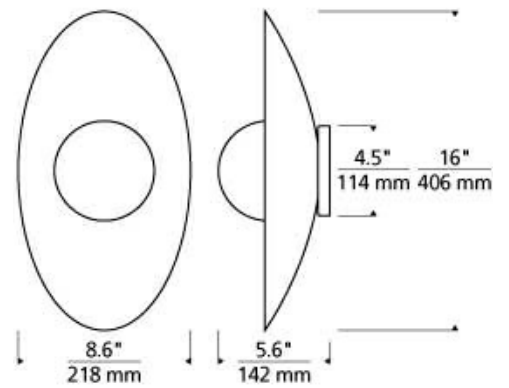

700WSJN1	LENGTH (A)	FINISH	LAMP
	16 16"	R AGED BRASS BB MATTE BLACK / MATTE BLACK BW MATTE BLACK / MATTE WHITE	-LED930 INTEGRATED LED 90 CRI 3000K 120V-277V UNV (T24)

700WSJN1 _____

JOB NAME _____

NOTES _____

JONI 16 WALL

SPECIFICATIONS

HARDWARE MATERIAL	Metal
SHADE MATERIAL	Glass
NET WEIGHT	2.0 lbs
HEIGHT	16in
WIDTH	5.6in
LENGTH	8.6in
MIN. EXTENSION FROM WALL	5.6in
UP LIGHT / DOWN LIGHT / BOTH?	
WET LISTED	Yes
DAMP LISTED	
DRY LISTED	
UP / DOWN	
HORIZONTAL / VERTICAL	
WALL / CEILING MOUNT	
SLOPED CEILING ADAPTABLE?	No
GENERAL LISTING	ETL Listed
ADA COMPLIANT	
INCLUDES	