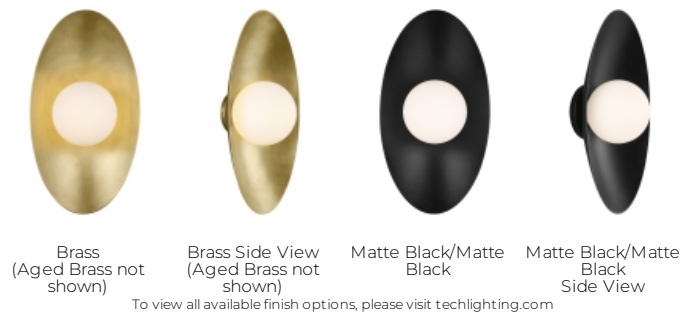

PRODUCT FEATURES

- A glowing integrated LED lamp sits against an elliptical reflector. installation options for indoors and outdoor
- Offered as matte black outer shade with a matte white inner reflector, all matte black and all aged brass (indoor-only)
- Available in three sizes, 13", 16" and 20"
- Complete the look with other fixtures in the Joni family, such as the Joni pendant and flush mount
- Mounts up only
- Protected by a 5-year warranty. please visit the "About Us" Page on techlighting.com for more for warranty details

Matte Black/Matte Black
Side View

LAMPING

Includes 120-277 volt universal 12.5 watt, 828 delivered lumens, 3000K LED module. Dimmable with most LED compatible ELV, TRIAC and 0-10V dimmers. Mounts vertically or horizontally.

Brass (Aged Brass not shown) Brass Side View (Aged Brass not shown) Matte Black/Matte Black Matte Black/Matte Black Side View
To view all available finish options, please visit techlighting.com

ORDERING INFORMATION