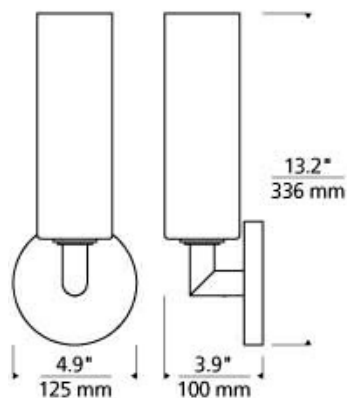

Linen

Linen

LAMPING

Available with or without lamp. E12 candelabra base socket 25w max. LED version includes (1) 2 watt 159.7 delivered lumens 90CRI 2700K LED T6. Dimmable with a low-voltage electronic dimmer. Can be mounted up or down. ADA compliant.

700WSVTR _____

JOB NAME _____

NOTES _____

SPECIFICATIONS

| | |
|-------------------------------|---------|
| HARDWARE MATERIAL | Metal |
| SHADE MATERIAL | Glass |
| NET WEIGHT | 1.5 lbs |
| HEIGHT | 13.2in |
| WIDTH | 3.9in |
| LENGTH | 4.9in |
| MIN. EXTENSION FROM WALL | 3.9in |
| UP LIGHT / DOWN LIGHT / BOTH? | |
| WET LISTED | |
| DAMP LISTED | Yes |
| DRY LISTED | |
| UP / DOWN | |
| HORIZONTAL / VERTICAL | |
| WALL / CEILING MOUNT | |
| GENERAL LISTING | |
| ADA COMPLIANT | |
| INCLUDES | |

LAMPING SPECIFICATIONS

| | LED LAMP | INTEGRATED LED | NON LED | NO LAMP |
|-----------------------|---------------------|----------------|---------------------|---------|
| DELIVERED LUMENS | 159.7 | | | |
| WATTS | 2 | | | |
| MAX WATTAGE PER BULB | 25W | | 25W | |
| INPUT VOLTAGE | 120V | | 120V | |
| DIMMING TYPE* | ELV, TRIAC | | ELV, TRIAC | |
| CCT | 2700K | | | |
| CRI | 90 CRI | | | |
| LED LIFETIME | | | | |
| L70 | | | | |
| AVERAGE BULB HOURS | 25000 | | | |
| FIELD SERVICEABLE LED | | | | |
| LAMP BASE | E12 Candelabra Base | | E12 Candelabra Base | |
| LAMP SHAPE | MR16 | | MR16 | |
| LAMP INCLUDED? | Y | | Y | |
| WARRANTY** | 1 Year | | 1 Year | |