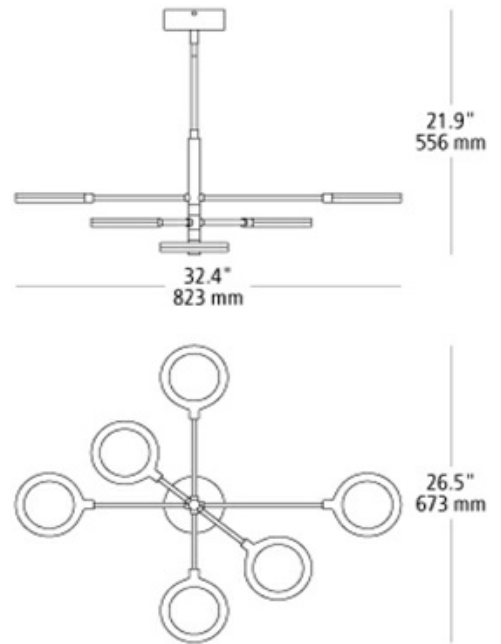

LAMPING

Includes three 12" stems, two 6" stems and one 3" stem. LED includes (6) 7.2 watt 1784 total delivered lumens 90 CRI 3000K LED module. Dimmable with most LED compatible ELV and TRIAC dimmers. 277V compatible with 0-10V dimmers.

700SPCT _____

JOB NAME _____

NOTES _____

SPECTICA 6 CHANDELIER

SPECIFICATIONS

| | |
|-------------------------------|------------|
| HARDWARE MATERIAL | Metal |
| SHADE MATERIAL | Aluminum |
| NET WEIGHT | 7.5 lbs |
| HEIGHT | 21.88in |
| WIDTH | 26.5in |
| LENGTH | 32.4in |
| UP LIGHT / DOWN LIGHT / BOTH? | |
| WET LISTED | |
| DAMP LISTED | Yes |
| DRY LISTED | |
| MIN. HANGING HEIGHT | 26.68in |
| MAX HANGING HEIGHT | 85.2in |
| TOTAL CORD LENGTH | |
| TOTAL STEM LENGTH | Up to 51in |
| STEM QTY | 6 |
| SLOPED CEILING ADAPTABLE? | Yes |
| GENERAL LISTING | ETL Listed |
| INCLUDES | |

LAMPING SPECIFICATIONS

| | LED LAMP | INTEGRATED LED | NON LED | NO LAMP |
|-----------------------|----------|---|---------|---------|
| DELIVERED LUMENS | | 1784 | | |
| WATTS | | 72 | | |
| MAX WATTAGE PER BULB | | 43.2W | | |
| INPUT VOLTAGE | | 120V 277V | | |
| DIMMING TYPE* | | Acrylic : ELV, TRIAC Acrylic : 0-10V | | |
| CCT | | 3000K | | |
| CRI | | 90 CRI | | |
| LED LIFETIME | | | | |
| L70 | | | | |
| AVERAGE BULB HOURS | | 50000 | | |
| FIELD SERVICEABLE LED | | | | |
| LAMP BASE | | Integrated LED | | |
| LAMP SHAPE | | Integrated LED | | |
| LAMP INCLUDED? | | Y | | |
| WARRANTY** | | 5 Years | | |