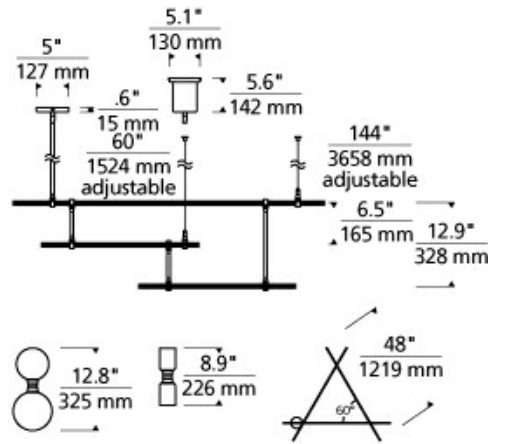

Glass Cylinders

LAMPING

Ships with (12) 6 up/down & 6 horizontal 24 volt 3 watt, 220 delivered lumens (2640 total delivered lumens), 3000K, integrated LED modules. Dimmable with most LED compatible ELV and TRIAC dimmers. Ships with 78" of field cuttable aircraft cable, (2) 6" stems and (4) 12" stems in coordinating finish. Remote Power Supply version T24. Can be installed on a sloped ceiling up to 45°.

MODERNRAIL CHANDELIER 2

SPECIFICATIONS

HARDWARE MATERIAL	Metal
SHADE MATERIAL	Glass
NET WEIGHT	7 lbs
HEIGHT	12.9in
WIDTH	48in
LENGTH	48in
UP LIGHT / DOWN LIGHT / BOTH?	
WET LISTED	
DAMP LISTED	Yes
DRY LISTED	
MIN. HANGING HEIGHT	24.9in
MAX HANGING HEIGHT	90.9in
TOTAL CORD LENGTH	144in
TOTAL STEM LENGTH	Up to 60in
STEM QTY	6
SLOPED CEILING ADAPTABLE?	Yes
GENERAL LISTING	ETL Listed
INCLUDES	