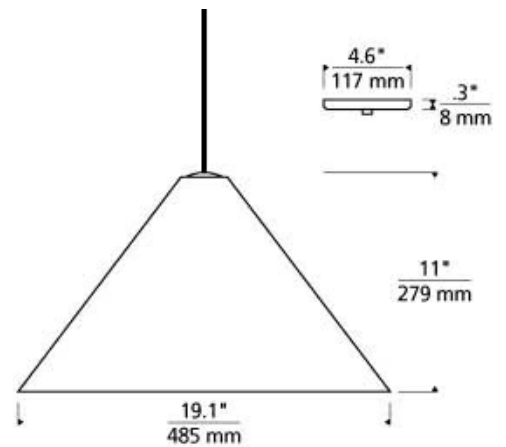

700 _____ CNOP _____

JOB NAME _____

NOTES _____

CUNEO PENDANT

SPECIFICATIONS

HARDWARE MATERIAL	Metal
SHADE MATERIAL	Glass
NET WEIGHT	10 lbs
HEIGHT	11in
WIDTH	19.1in
LENGTH	19.1in
UP LIGHT / DOWN LIGHT / BOTH?	
WET LISTED	
DAMP LISTED	Yes
DRY LISTED	
MIN. HANGING HEIGHT	17.3in
MAX HANGING HEIGHT	83.3in
TOTAL CORD LENGTH	72in
TOTAL STEM LENGTH	
STEM QTY	
SLOPED CEILING ADAPTABLE?	Yes
GENERAL LISTING	ETL Listed
INCLUDES	