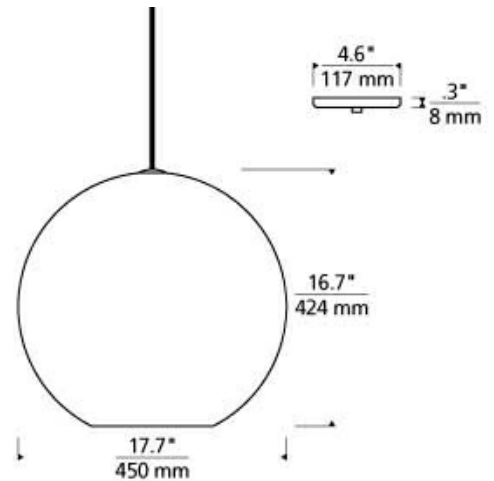

700 _____ PLAP _____

JOB NAME _____

NOTES _____

PALLA PENDANT

SPECIFICATIONS

HARDWARE MATERIAL	Metal
SHADE MATERIAL	Glass
NET WEIGHT	12 lbs
HEIGHT	16.7in
WIDTH	17.7in
LENGTH	17.7in
UP LIGHT / DOWN LIGHT / BOTH?	
WET LISTED	
DAMP LISTED	Yes
DRY LISTED	
MIN. HANGING HEIGHT	23in
MAX HANGING HEIGHT	89in
TOTAL CORD LENGTH	72in
TOTAL STEM LENGTH	
STEM QTY	
SLOPED CEILING ADAPTABLE?	
GENERAL LISTING	
INCLUDES	