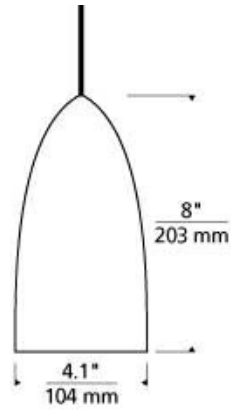

MP mount includes 4" Round Flush Canopy.

700 _____ SIGM _____

JOB NAME _____

NOTES _____

MINI SIGNAL PENDANT

SPECIFICATIONS

HARDWARE MATERIAL	Metal
SHADE MATERIAL	
NET WEIGHT	1 lbs
HEIGHT	8in
WIDTH	4.1in
LENGTH	4.1in
UP LIGHT / DOWN LIGHT / BOTH?	
WET LISTED	
DAMP LISTED	
DRY LISTED	Yes
MIN. HANGING HEIGHT	
MAX HANGING HEIGHT	
SLOPED CEILING ADAPTABLE?	Yes
GENERAL LISTING	ETL Listed
INCLUDES	